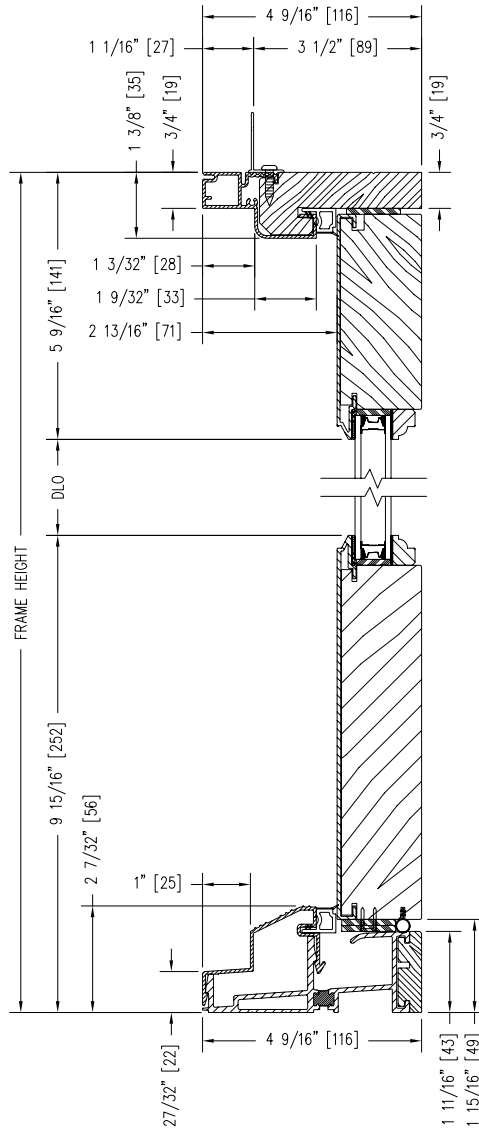

INSWING SIDELITE (3 1/2") SHOWN WITH SP1 PANEL

Notes:

Dynamically configure section details to your specific needs by going to EagleWindow.com, select Wintelligence. Eagle Window & Door reserves the right to change the specifications without notice.

DRAWING # AD3019
SCALE: 3"=1'-0"
REVISION: 2/2/09