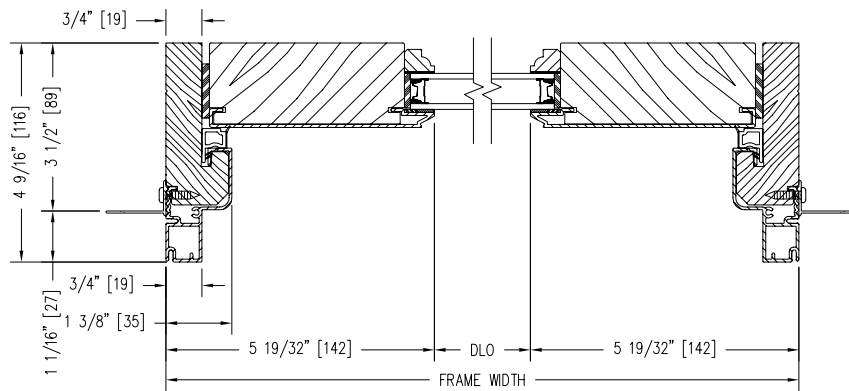

INSWING SIDELITE (3 1/2") SHOWN WITH SP1 PANEL

Notes:

Dynamically configure section details to your specific needs by going to EagleWindow.com, select Wintelligence. Eagle Window & Door reserves the right to change the specifications without notice.

DRAWING # AD3019
SCALE: 3"=1'-0"
REVISION: 2/2/09