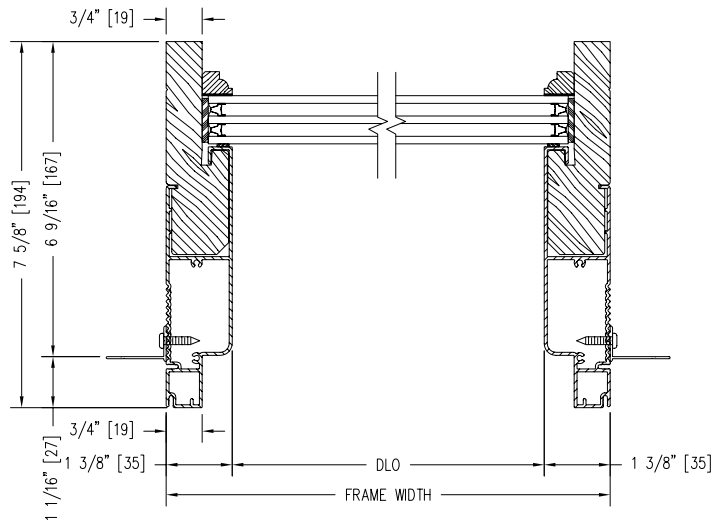

TRIPLE INSULATED GLASS DIRECT GLAZED TRANSOM (6 9/16")

Notes:

Dynamically configure section details to your specific needs by going to EagleWindow.com, select Wintelligence. Eagle Window & Door reserves the right to change the specifications without notice.

DRAWING # AD3183
SCALE: 3"-1'-0"
REVISION: 4/14/09