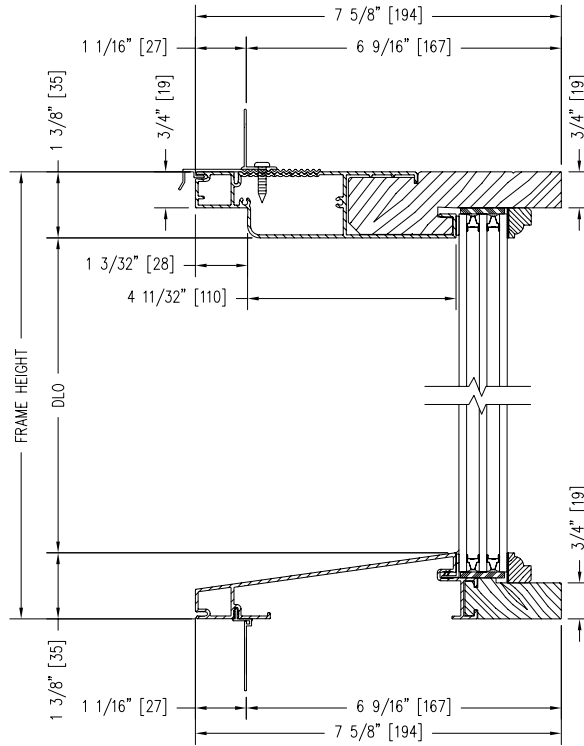

TRIPLE INSULATED GLASS DIRECT GLAZED TRANSOM (6 9/16")

Notes:

Dynamically configure section details to your specific needs by going to EagleWindow.com, select Wintelligence. Eagle Window & Door reserves the right to change the specifications without notice.

DRAWING # AD3183
SCALE: 3"-1'-0"
REVISION: 4/14/09