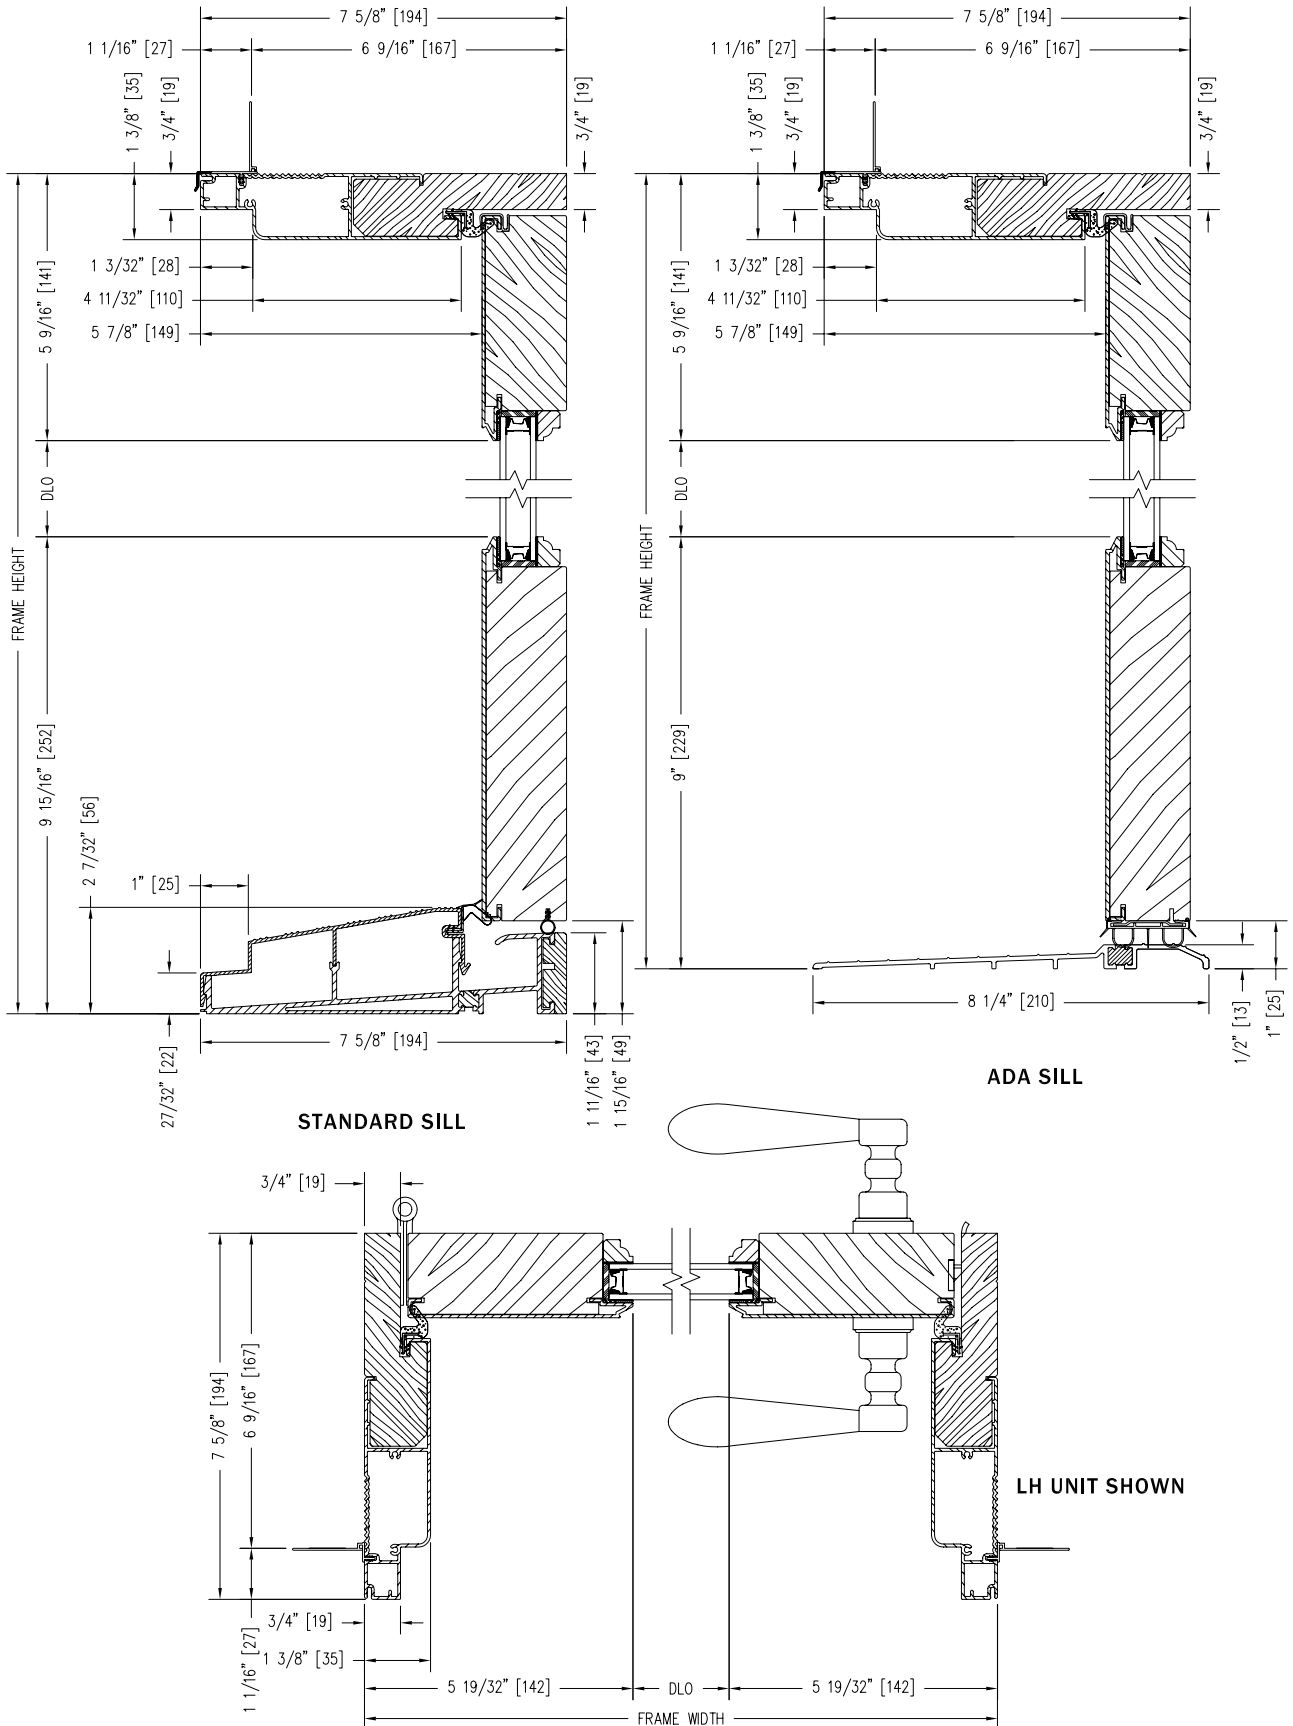

INSWING FRENCH DOOR (6 9/16") SHOWN WITH SP1 PANEL

Notes:

Dynamically configure section details to your specific needs by going to EagleWindow.com, select Wintelligence.
Eagle Window & Door reserves the right to change the specifications without notice.

DRAWING # AD3031
SCALE: 3"-1'-0"
REVISION: 2/2/09