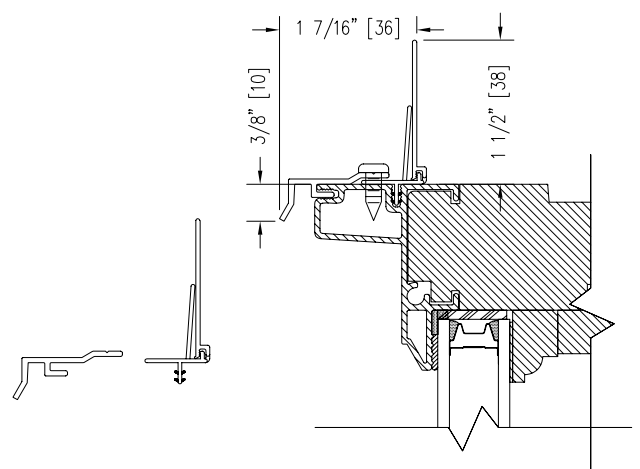

NAIL FINS

NAIL FIN WITH CLEAR DRIP

HINGED NAIL FIN

EXTENDED DRIP CAP

RADIUS NAIL FIN WITH DRIP CAP

Notes:

Dynamically configure section details to your specific needs by going to EagleWindow.com, select Wintelligence. Eagle Window & Door reserves the right to change the specifications without notice.

DRAWING # AD3058
SCALE: 6"-1'-0"
REVISION: 2/2/09