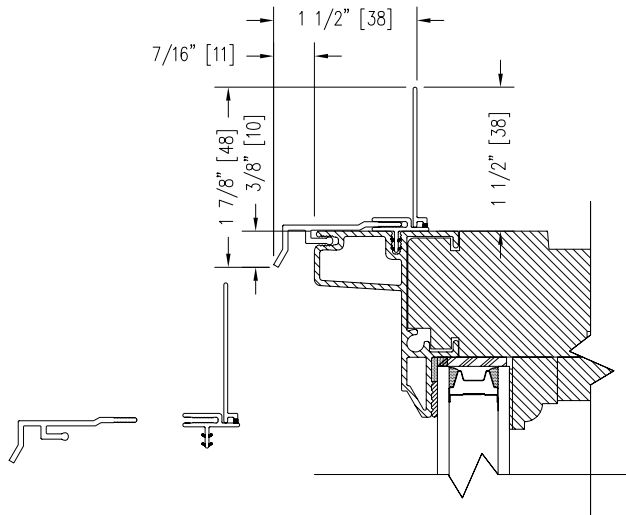

NAIL FINS

NAIL FIN WITH CLEAR DRIP

HINGED NAIL FIN

EXTENDED DRIP CAP

RADIUS NAIL FIN WITH DRIP CAP

Notes:

Dynamically configure section details to your specific needs by going to EagleWindow.com, select Wintelligence. Eagle Window & Door reserves the right to change the specifications without notice.

DRAWING # AD3058
SCALE: 6"-1'-0"
REVISION: 2/2/09