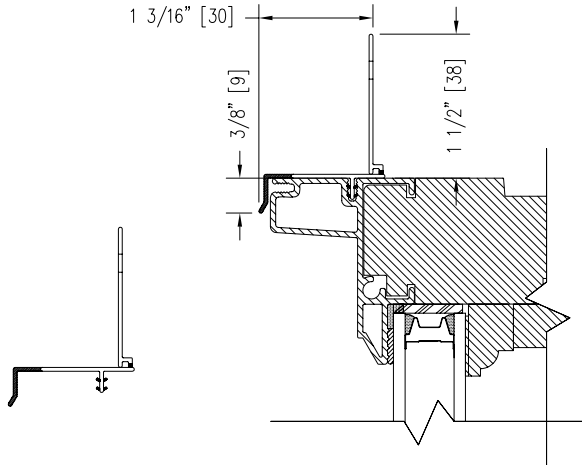

NAIL FINS

NAIL FIN WITH CLEAR DRIP

HINGED NAIL FIN

EXTENDED DRIP CAP

RADIUS NAIL FIN WITH DRIP CAP

Notes:

Dynamically configure section details to your specific needs by going to EagleWindow.com, select Wintelligence. Eagle Window & Door reserves the right to change the specifications without notice.

DRAWING # AD3058
SCALE: 6"-1'-0"
REVISION: 2/2/09