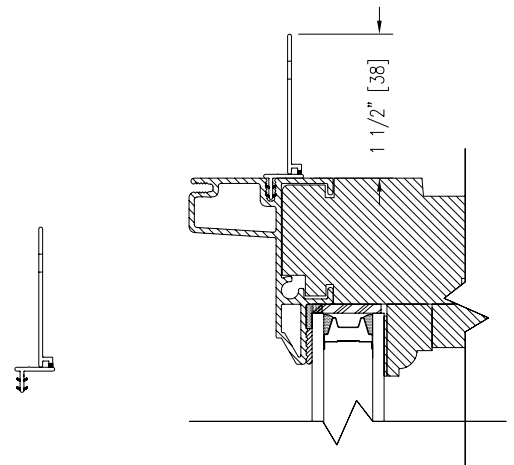

NAIL FINS

NAIL FIN WITH CLEAR DRIP

HINGED NAIL FIN

EXTENDED DRIP CAP

RADIUS NAIL FIN WITH DRIP CAP

Notes:

Dynamically configure section details to your specific needs by going to EagleWindow.com, select Wintelligence. Eagle Window & Door reserves the right to change the specifications without notice.

DRAWING # AD3058
SCALE: 6"-1'-0"
REVISION: 2/2/09