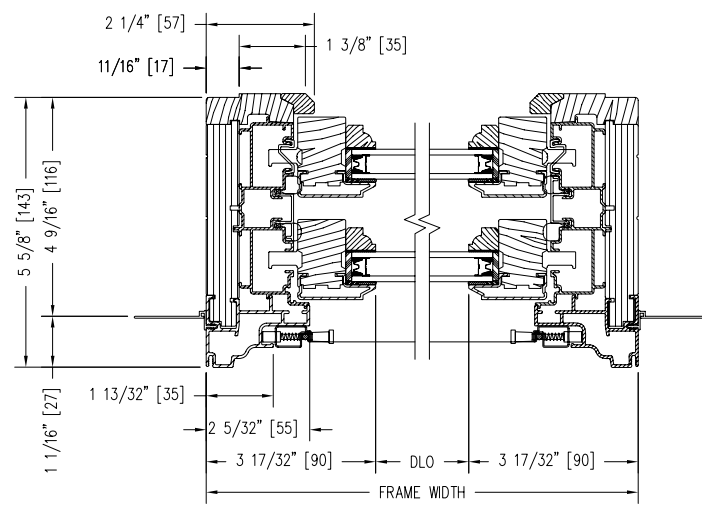

MONUMENTAL SINGLE HUNG

Notes: See drawing AD3072 for optional Aux Sill Stop.

Dynamically configure section details to your specific needs by going to EagleWindow.com, select Wintelligence. Eagle Window & Door reserves the right to change the specifications without notice.

DRAWING # AD3009
SCALE: 3"-1'-0"
REVISION: 2/2/09