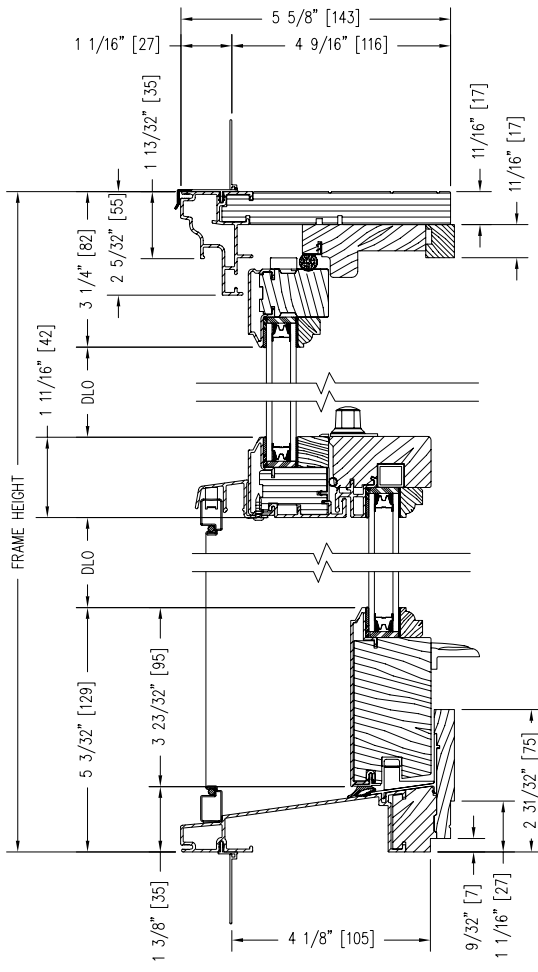

MONUMENTAL SINGLE HUNG

Notes: See drawing AD3072 for optional Aux Sill Stop.

Dynamically configure section details to your specific needs by going to EagleWindow.com, select Wintelligence. Eagle Window & Door reserves the right to change the specifications without notice.

DRAWING # AD3009
SCALE: 3"-1'-0"
REVISION: 2/2/09