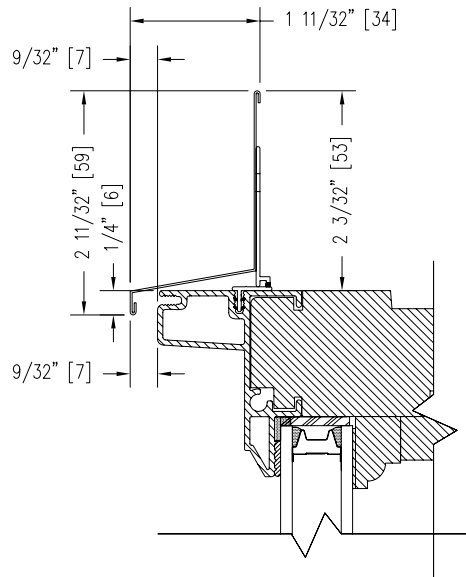

DRIP CAPS

ROLL FORMED DRIP

EXTRUDED DRIP CAP A75F

EXTRUDED DRIP CAP A75H

Notes:

Dynamically configure section details to your specific needs by going to EagleWindow.com, select Wintelligence. Eagle Window & Door reserves the right to change the specifications without notice.

DRAWING # AD3059
SCALE: 6"=1'-0"
REVISION: 2/2/09