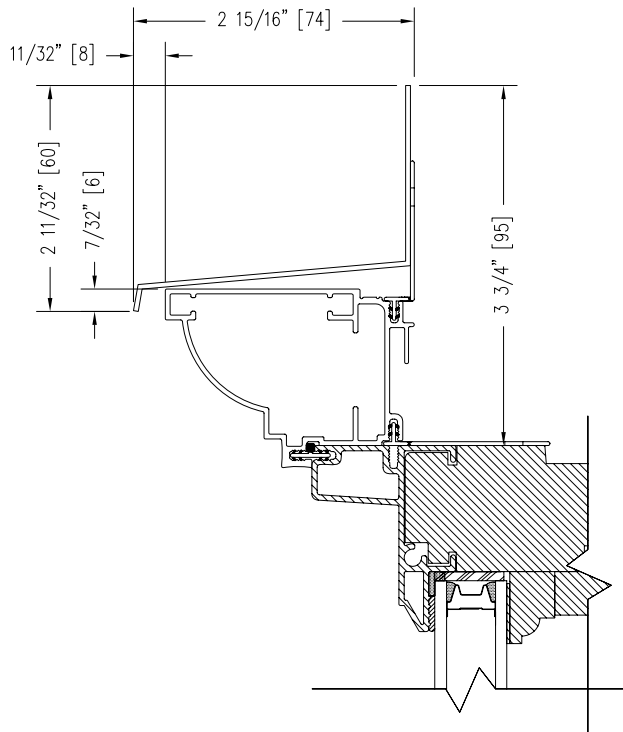

DRIP CAPS

ROLL FORMED DRIP

EXTRUDED DRIP CAP A75F

EXTRUDED DRIP CAP A75H

Notes:

Dynamically configure section details to your specific needs by going to EagleWindow.com, select Wintelligence. Eagle Window & Door reserves the right to change the specifications without notice.

DRAWING # AD3059
SCALE: 6"=1'-0"
REVISION: 2/2/09