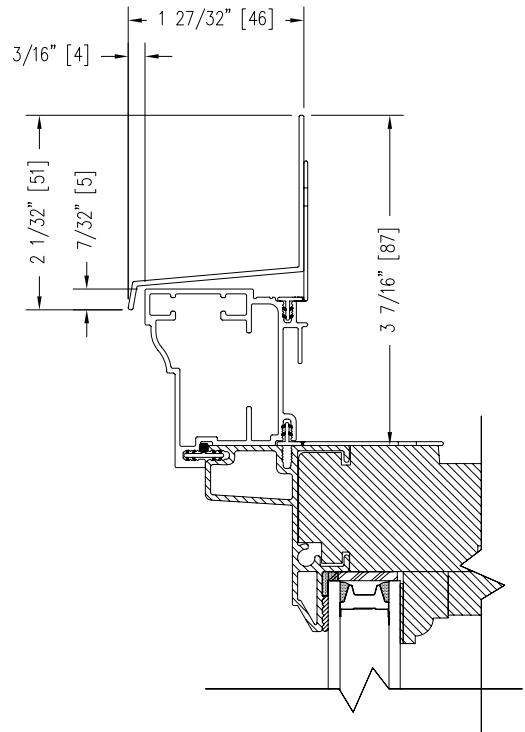

DRIP CAPS

ROLL FORMED DRIP

EXTRUDED DRIP CAP A75F

EXTRUDED DRIP CAP A75H

Notes:

Dynamically configure section details to your specific needs by going to EagleWindow.com, select Wintelligence. Eagle Window & Door reserves the right to change the specifications without notice.

DRAWING # AD3059
SCALE: 6"=1'-0"
REVISION: 2/2/09