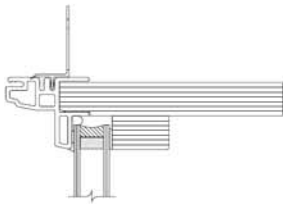

WITH BRICKMOLD OPTION

Mulling Details

HEAD

JAMB

VERTICAL MULLION

HORIZONTAL MULLION

Eagle Axiom Casements

NOTES

Drawings are not to scale.