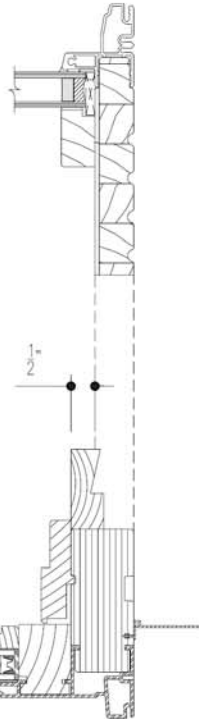

WITH BRICKMOLD OPTION

Mulling Details

HEAD

JAMB

VERTICAL MULLION

HORIZONTAL MULLION

Eagle Axiom Casements

NOTES

Drawings are not to scale.