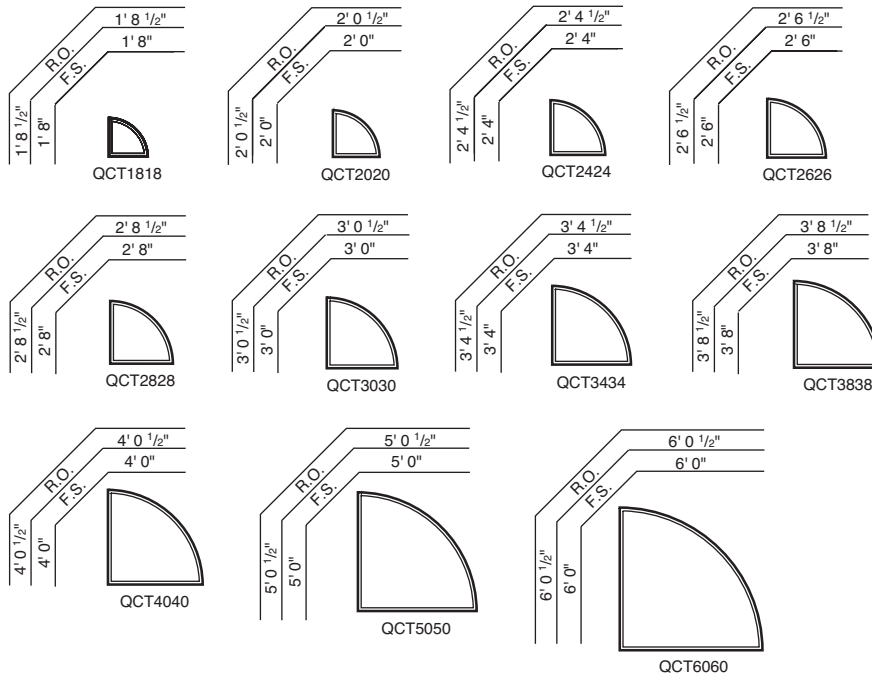

### Half-Circle Window Sizes

**NOTES**

If glass is positioned within 18" of the finished floor, safety/tempered glass may be required. Local codes may differ. Verify tempered glass requirements with your local building code official.

For a metric conversion in millimeters, multiply dimensions in inches by 25.4.

## Quarter-Circle Window Sizes

## Oval Window Sizes