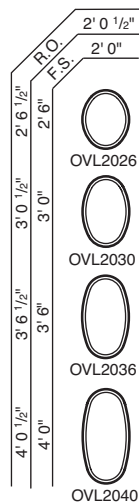

### Half-Circle Window Sizes

**NOTES**

If glass is positioned within 18" of the finished floor, safety/tempered glass may be required. Local codes may differ. Verify tempered glass requirements with your local building code official.

For a metric conversion in millimeters, multiply dimensions in inches by 25.4.

## Quarter-Circle Window Sizes

## Oval Window Sizes