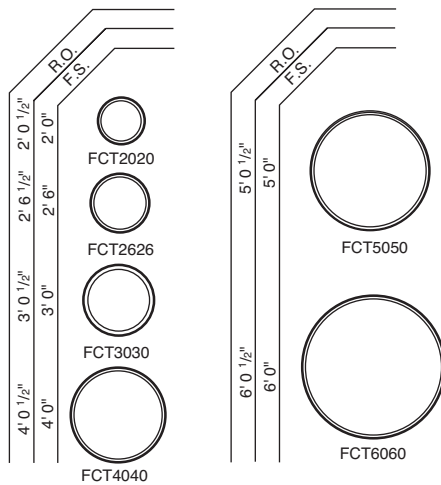

Full-Circle Window Sizes