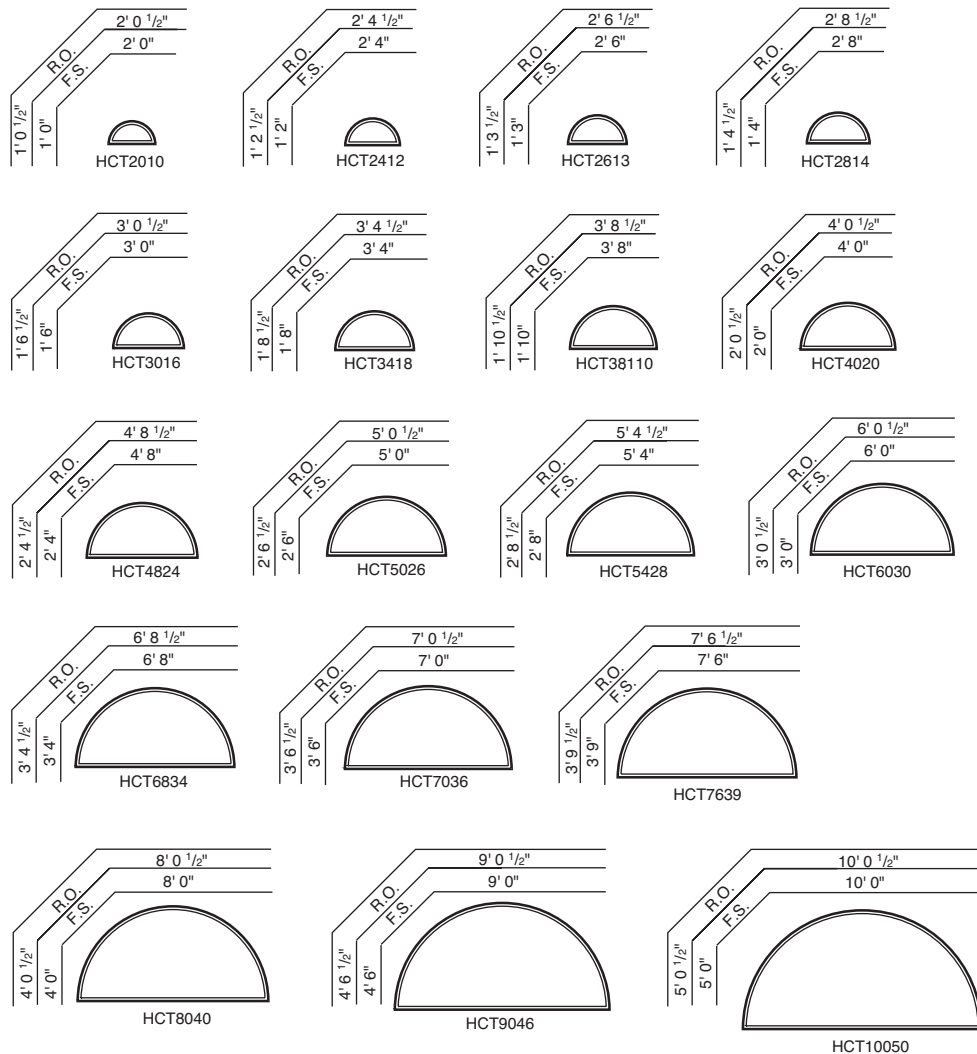

### Half-Circle Window Sizes

**NOTES**

If glass is positioned within 18" of the finished floor, safety/tempered glass may be required. Local codes may differ. Verify tempered glass requirements with your local building code official.

For a metric conversion in millimeters, multiply dimensions in inches by 25.4.

## Quarter-Circle Window Sizes

## Oval Window Sizes