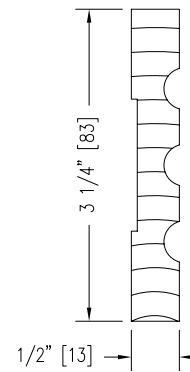

# INTERIOR CASINGS

RANCH CASING #324

COLONIAL CASING #366

COLONIAL CASING #356

FLUTED CASING

ROSSETTE

Notes:

Dynamically configure section details to your specific needs by going to [EagleWindow.com](http://EagleWindow.com), select Wintelligence. Eagle Window & Door reserves the right to change the specifications without notice.

DRAWING # AD3075  
SCALE: 6"=1'-0"  
REVISION: 2/2/09