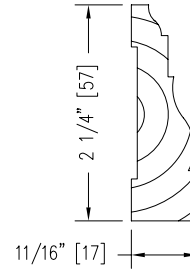

# INTERIOR CASINGS

RANCH CASING #324

COLONIAL CASING #366

COLONIAL CASING #356

FLUTED CASING

ROSSETTE

Notes:

Dynamically configure section details to your specific needs by going to [EagleWindow.com](http://EagleWindow.com), select Wintelligence. Eagle Window & Door reserves the right to change the specifications without notice.

DRAWING # AD3075  
SCALE: 6"=1'-0"  
REVISION: 2/2/09