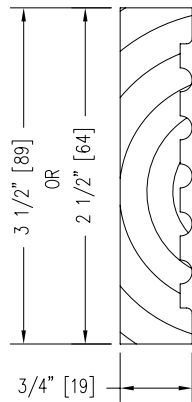

# INTERIOR CASINGS

RANCH CASING #324

COLONIAL CASING #366

COLONIAL CASING #356

FLUTED CASING

ROSSETTE

Notes:

Dynamically configure section details to your specific needs by going to [EagleWindow.com](http://EagleWindow.com), select Wintelligence. Eagle Window & Door reserves the right to change the specifications without notice.

DRAWING # AD3075  
SCALE: 6"=1'-0"  
REVISION: 2/2/09