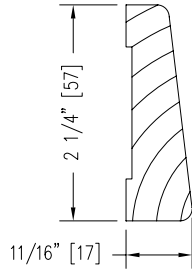

# INTERIOR CASINGS

RANCH CASING #324

COLONIAL CASING #366

COLONIAL CASING #356

FLUTED CASING

ROSSETTE

Notes:

Dynamically configure section details to your specific needs by going to [EagleWindow.com](http://EagleWindow.com), select Wintelligence. Eagle Window & Door reserves the right to change the specifications without notice.

DRAWING # AD3075  
SCALE: 6"=1'-0"  
REVISION: 2/2/09