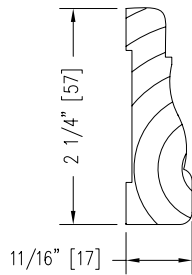

# INTERIOR CASINGS

RANCH CASING #324

COLONIAL CASING #366

COLONIAL CASING #356

FLUTED CASING

ROSSETTE

Notes:

Dynamically configure section details to your specific needs by going to [EagleWindow.com](http://EagleWindow.com), select Wintelligence. Eagle Window & Door reserves the right to change the specifications without notice.

DRAWING # AD3075  
SCALE: 6"=1'-0"  
REVISION: 2/2/09