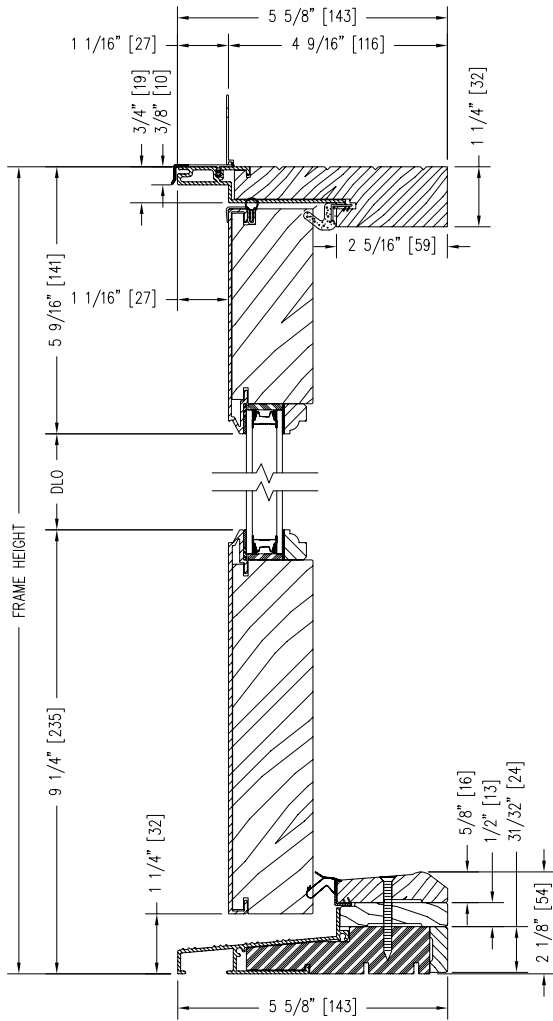

OUTSWING FRENCH DOOR SHOWN WITH SP1 PANEL

STANDARD SILL

ADA SILL

RH UNIT SHOWN

Notes:

Dynamically configure section details to your specific needs by going to EagleWindow.com, select Wintelligence.
Eagle Window & Door reserves the right to change the specifications without notice.

DRAWING # AD3038
SCALE: 3"=1'-0"
REVISION: 2/2/09