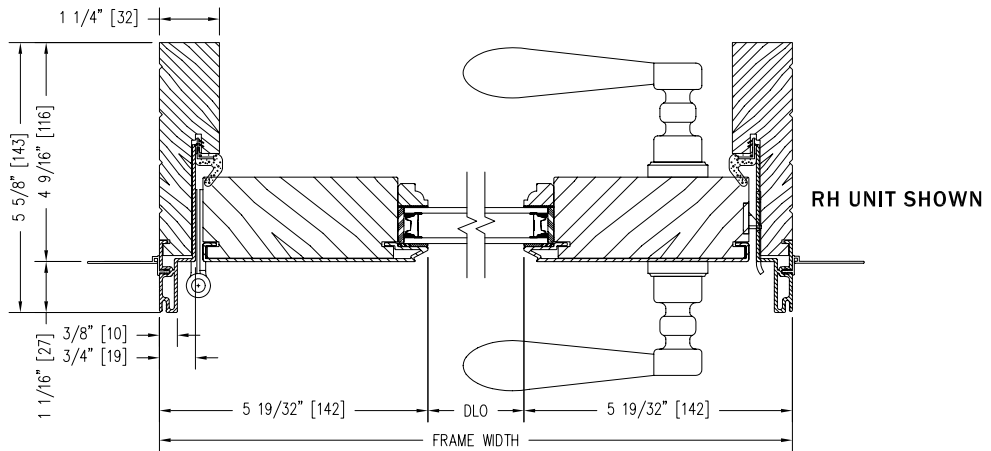

OUTSWING FRENCH DOOR SHOWN WITH SP1 PANEL

STANDARD SILL

ADA SILL

RH UNIT SHOWN

Notes:

Dynamically configure section details to your specific needs by going to EagleWindow.com, select Wintelligence.
Eagle Window & Door reserves the right to change the specifications without notice.

DRAWING # AD3038
SCALE: 3"=1'-0"
REVISION: 2/2/09