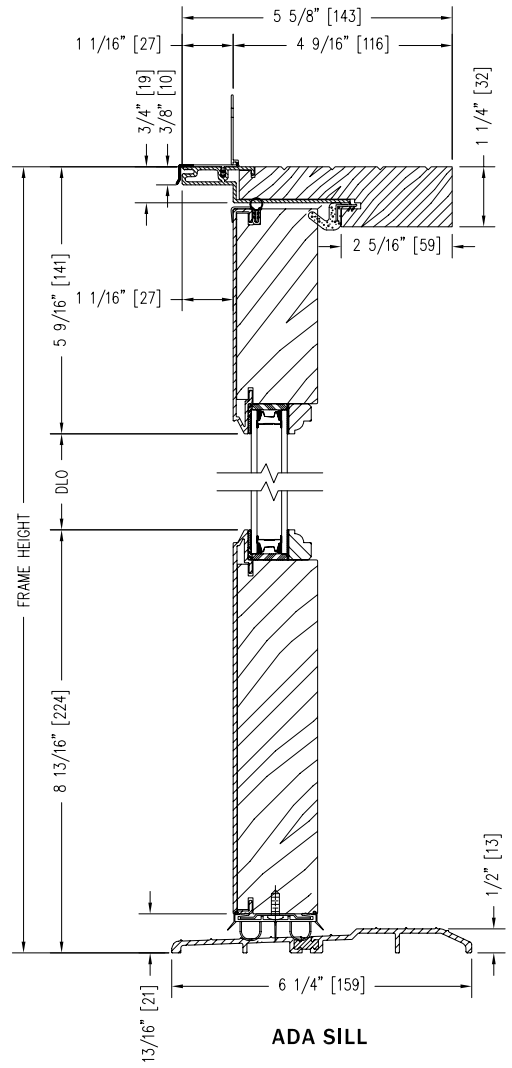

OUTSWING FRENCH DOOR SHOWN WITH SP1 PANEL

STANDARD SILL

ADA SILL

RH UNIT SHOWN

Notes:

Dynamically configure section details to your specific needs by going to EagleWindow.com, select Wintelligence.
Eagle Window & Door reserves the right to change the specifications without notice.

DRAWING # AD3038
SCALE: 3"=1'-0"
REVISION: 2/2/09