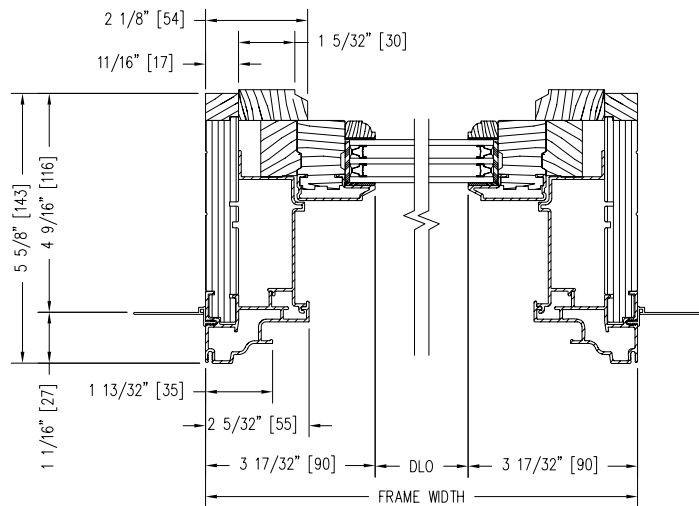

TRIPLE INSULATED GLASS DOUBLE HUNG PICTURE

Notes:

Dynamically configure section details to your specific needs by going to EagleWindow.com, select Wintelligence. Eagle Window & Door reserves the right to change the specifications without notice.

DRAWING # AD3161
SCALE: 3"-1'-0"
REVISION: 4/14/09