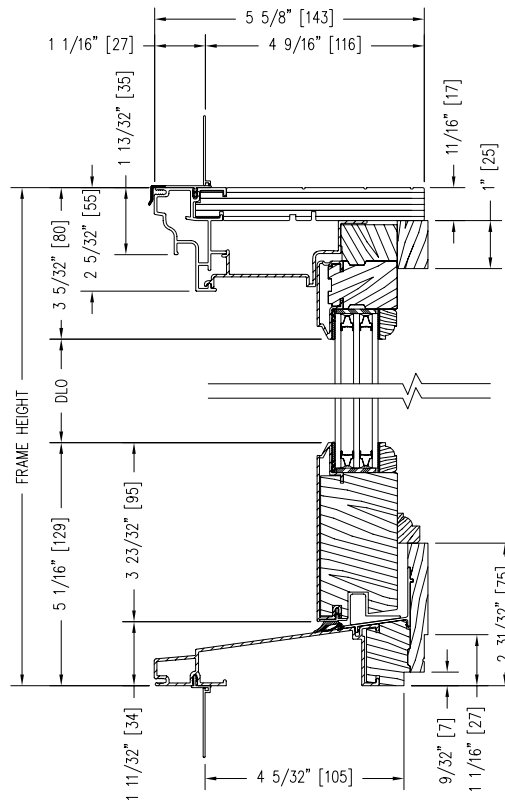

TRIPLE INSULATED GLASS DOUBLE HUNG PICTURE

Notes:

Dynamically configure section details to your specific needs by going to EagleWindow.com, select Wintelligence. Eagle Window & Door reserves the right to change the specifications without notice.

DRAWING # AD3161
SCALE: 3"-1'-0"
REVISION: 4/14/09