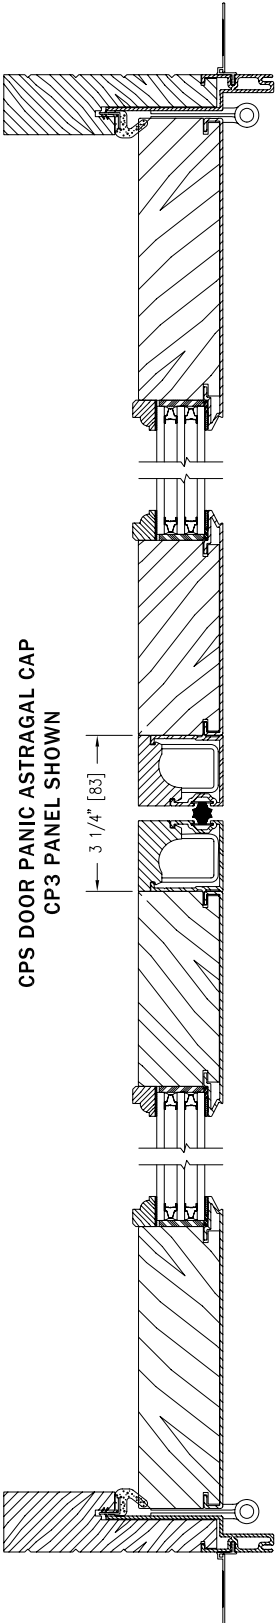

TRIPLE INSULATED GLASS  
 OUTSWING FRENCH DOOR  
 COMMERCIAL ASTRAGALS

COMMERCIAL ASTRAGAL  
 SHOWN APPLIED TO LEFT PANEL (1/A)  
 CP2 PANEL SHOWN

15/16" [24]

CPS DOOR PANIC ASTRAGAL CAP  
 CP3 PANEL SHOWN

3 1/4" [83]

Notes:

Dynamically configure section details to your specific needs by going to [EagleWindow.com](http://EagleWindow.com), select Wintelligence. Eagle Window & Door reserves the right to change the specifications without notice.

DRAWING # AD3186  
 SCALE: 3"=1'-0"  
 REVISION: 4/14/09