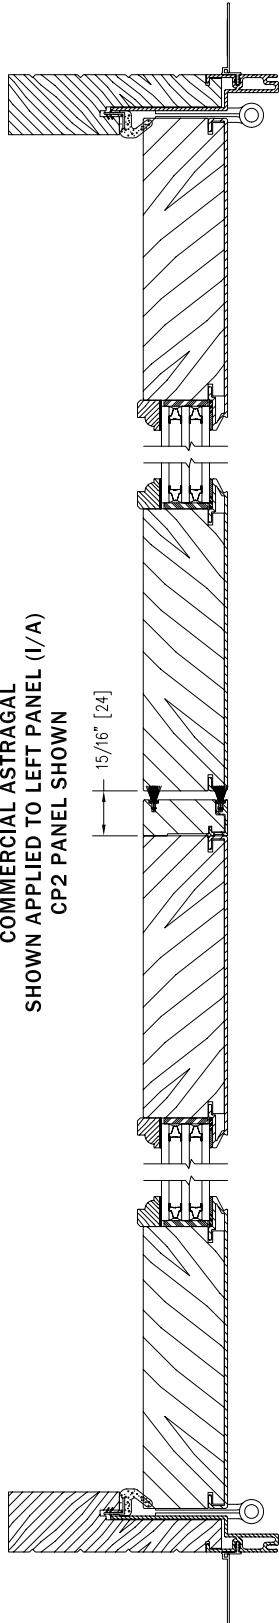

TRIPLE INSULATED GLASS  
 OUTSWING FRENCH DOOR  
 COMMERCIAL ASTRAGALS

COMMERCIAL ASTRAGAL  
 SHOWN APPLIED TO LEFT PANEL (1/A)  
 CP2 PANEL SHOWN

15/16" [24]

CPS DOOR PANIC ASTRAGAL CAP  
 CP3 PANEL SHOWN

3 1/4" [83]

Notes:

Dynamically configure section details to your specific needs by going to [EagleWindow.com](http://EagleWindow.com), select Wintelligence. Eagle Window & Door reserves the right to change the specifications without notice.

DRAWING # AD3186  
 SCALE: 3"=1'-0"  
 REVISION: 4/14/09